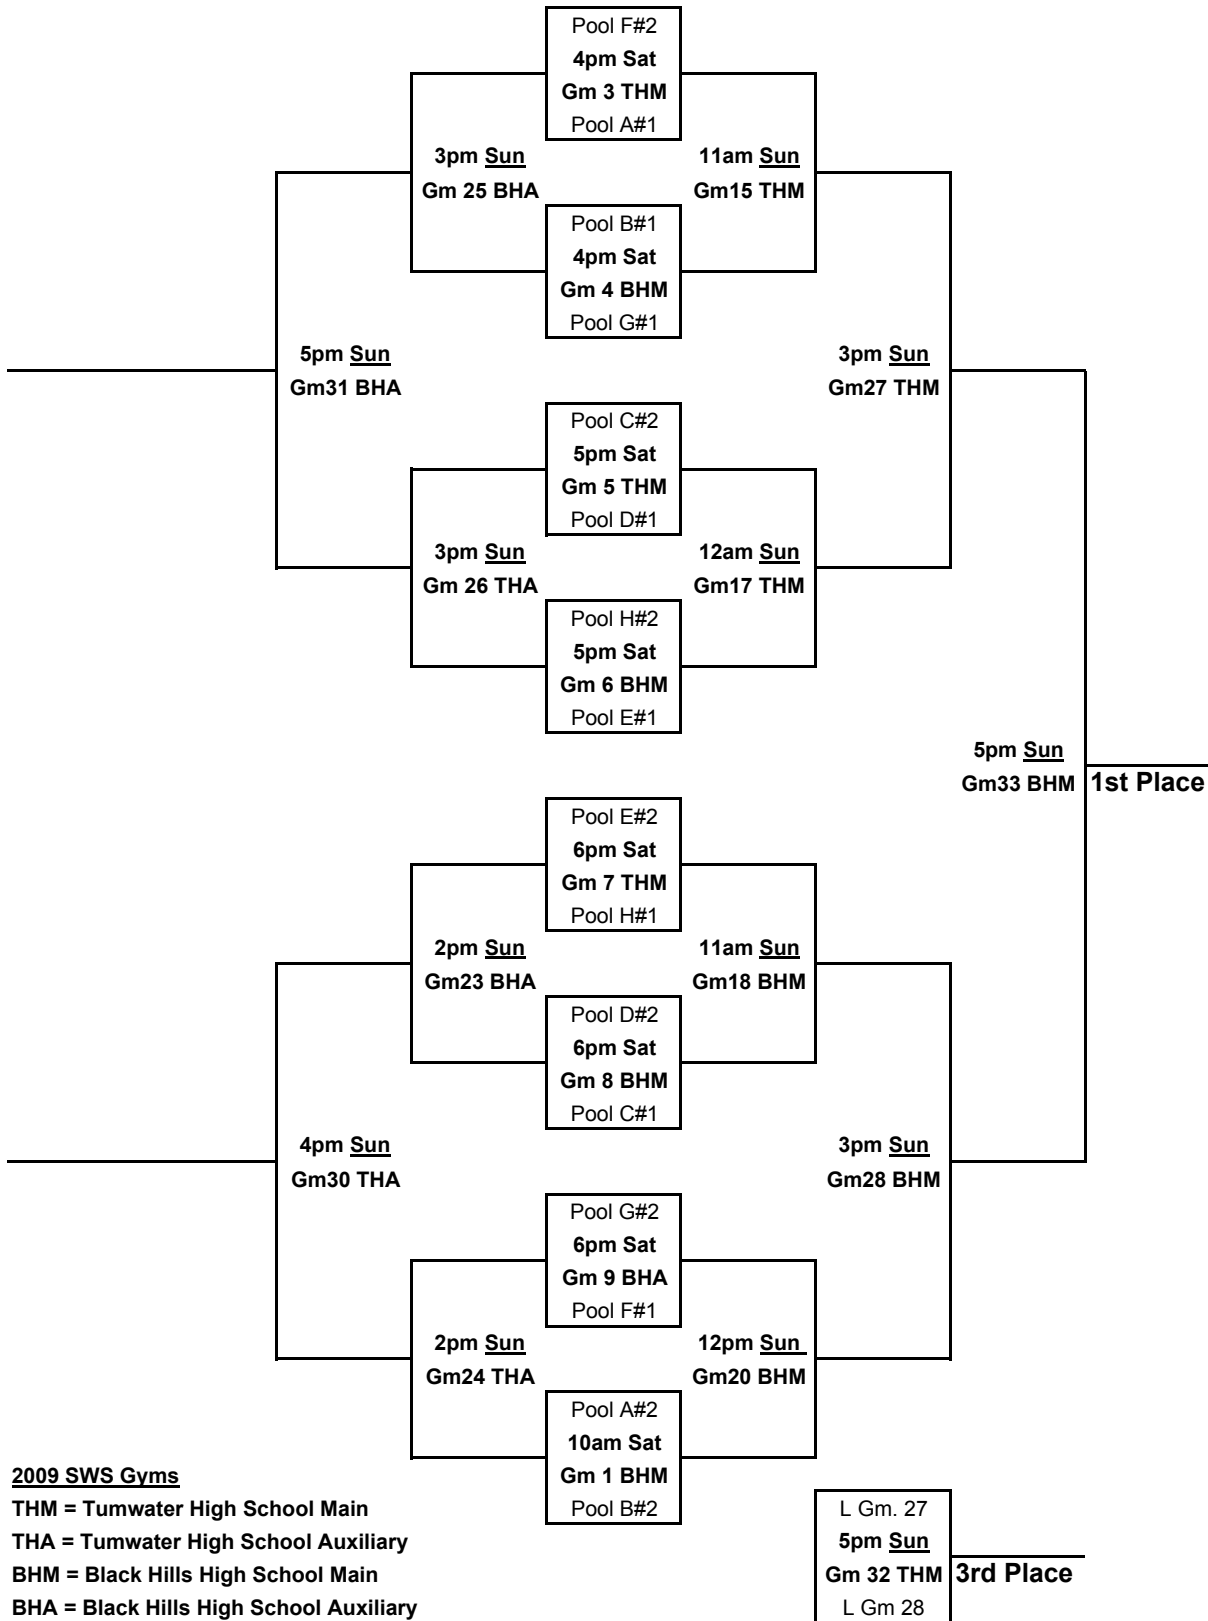

2009 SWS Open Division Championship Bracket

2009 SWS Gyms

- THM = Tumwater High School Main
- THA = Tumwater High School Auxiliary
- BHM = Black Hills High School Main
- BHA = Black Hills High School Auxiliary

2009 SWS Open Division 4th Place Bracket

4 Game Guarantee Consolation Bracket

2009 SWS Gyms

- THM = Tumwater High School Main
- THA = Tumwater High School Auxiliary
- BHM = Black Hills High School Main
- BHA = Black Hills High School Auxiliary