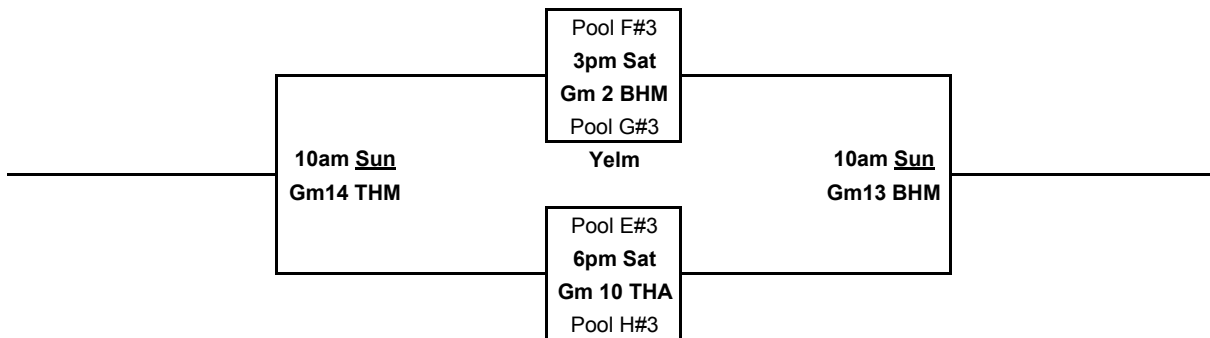

2009 SWS Open Division Championship Bracket

2009 SWS Gyms

- THM = Tumwater High School Main
- THA = Tumwater High School Auxiliary
- BHM = Black Hills High School Main
- BHA = Black Hills High School Auxiliary

2009 SWS Open Division 4th Place Bracket

4 Game Guarantee Consolation Bracket

2009 SWS Gyms

- THM = Tumwater High School Main
- THA = Tumwater High School Auxiliary
- BHM = Black Hills High School Main
- BHA = Black Hills High School Auxiliary