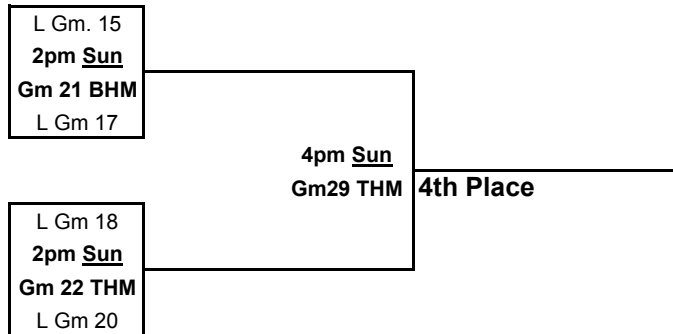

2009 SWS Open Division Championship Bracket

2009 SWS Gyms

- THM = Tumwater High School Main
- THA = Tumwater High School Auxiliary
- BHM = Black Hills High School Main
- BHA = Black Hills High School Auxiliary

2009 SWS Open Division 4th Place Bracket

4 Game Guarantee Consolation Bracket

2009 SWS Gyms

- THM = Tumwater High School Main
- THA = Tumwater High School Auxiliary
- BHM = Black Hills High School Main
- BHA = Black Hills High School Auxiliary