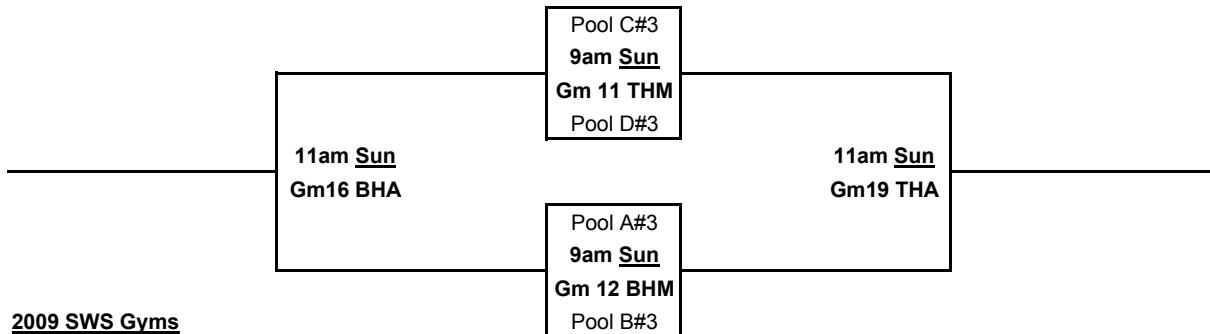

2009 SWS Open Division Championship Bracket

2009 SWS Gyms

- THM = Tumwater High School Main
- THA = Tumwater High School Auxiliary
- BHM = Black Hills High School Main
- BHA = Black Hills High School Auxiliary

2009 SWS Open Division 4th Place Bracket

4 Game Guarantee Consolation Bracket

2009 SWS Gyms

- THM = Tumwater High School Main
- THA = Tumwater High School Auxiliary
- BHM = Black Hills High School Main
- BHA = Black Hills High School Auxiliary