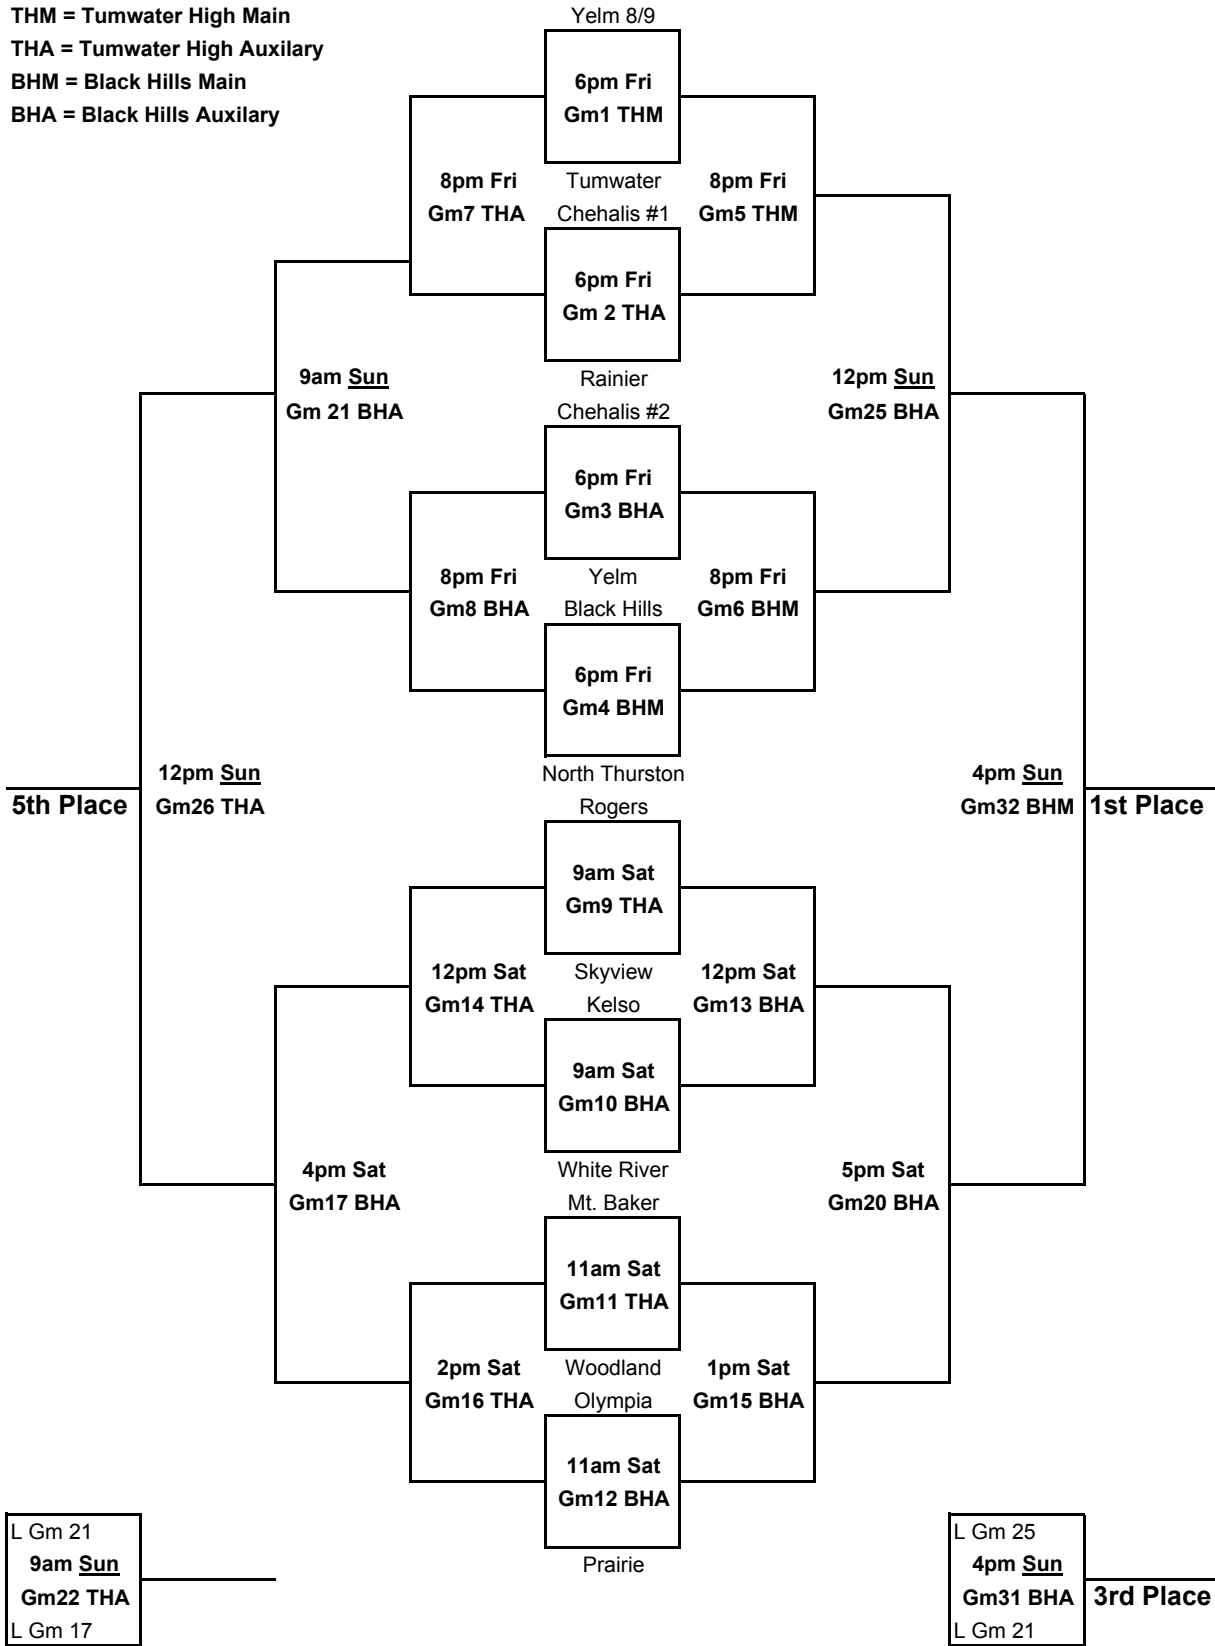

2009 Southwest Shootout White JV Bracket

THM = Tumwater High Main
 THA = Tumwater High Auxiliary
 BHM = Black Hills Main
 BHA = Black Hills Auxiliary

White JV 4th Place Bracket

2009 SWS Gyms

THM = Tumwater High School Main
THA = Tumwater High School Auxilary
BHM = Black Hills High School Main
BHA = Black Hills High School Auxilary

White JV **Consolation Bracket**

2009 SWS Gyms

THM = Tumwater High School Main
THA = Tumwater High School Auxilary
BHM = Black Hills High School Main
BHA = Black Hills High School Auxilary