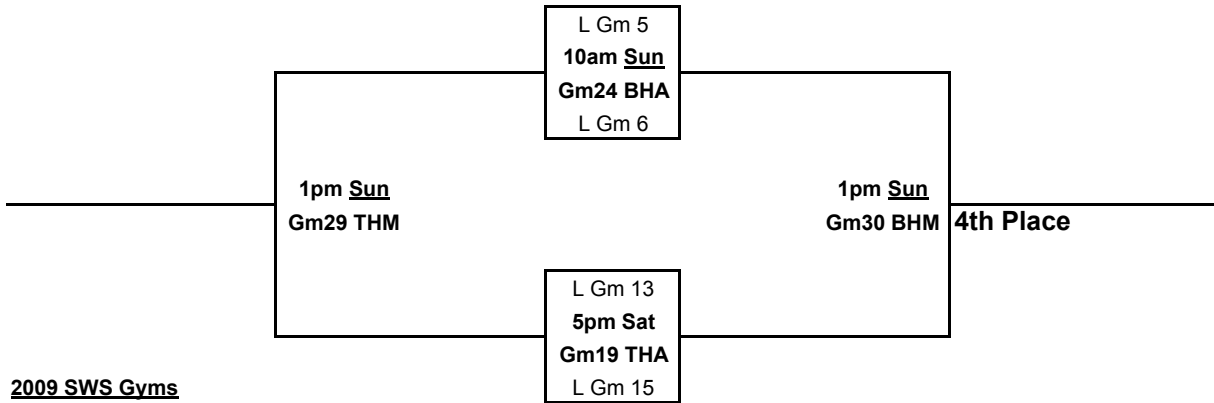

2009 Southwest Shootout White JV Bracket

THM = Tumwater High Main
 THA = Tumwater High Auxiliary
 BHM = Black Hills Main
 BHA = Black Hills Auxiliary

White JV 4th Place Bracket

2009 SWS Gyms

THM = Tumwater High School Main
THA = Tumwater High School Auxilary
BHM = Black Hills High School Main
BHA = Black Hills High School Auxilary

White JV **Consolation Bracket**

2009 SWS Gyms

THM = Tumwater High School Main
THA = Tumwater High School Auxilary
BHM = Black Hills High School Main
BHA = Black Hills High School Auxilary