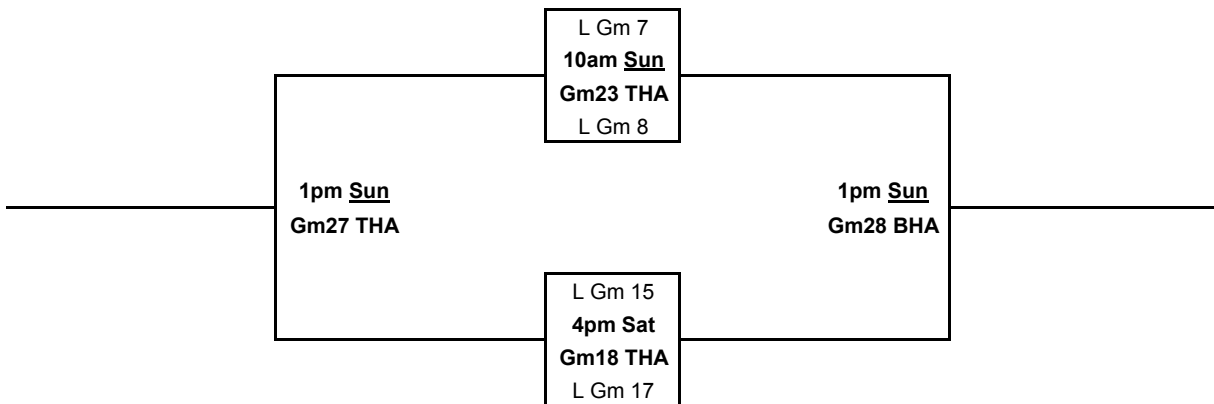

2009 Southwest Shootout White JV Bracket

THM = Tumwater High Main
 THA = Tumwater High Auxiliary
 BHM = Black Hills Main
 BHA = Black Hills Auxiliary

White JV 4th Place Bracket

2009 SWS Gyms

THM = Tumwater High School Main
THA = Tumwater High School Auxilary
BHM = Black Hills High School Main
BHA = Black Hills High School Auxilary

White JV **Consolation Bracket**

2009 SWS Gyms

THM = Tumwater High School Main
THA = Tumwater High School Auxilary
BHM = Black Hills High School Main
BHA = Black Hills High School Auxilary