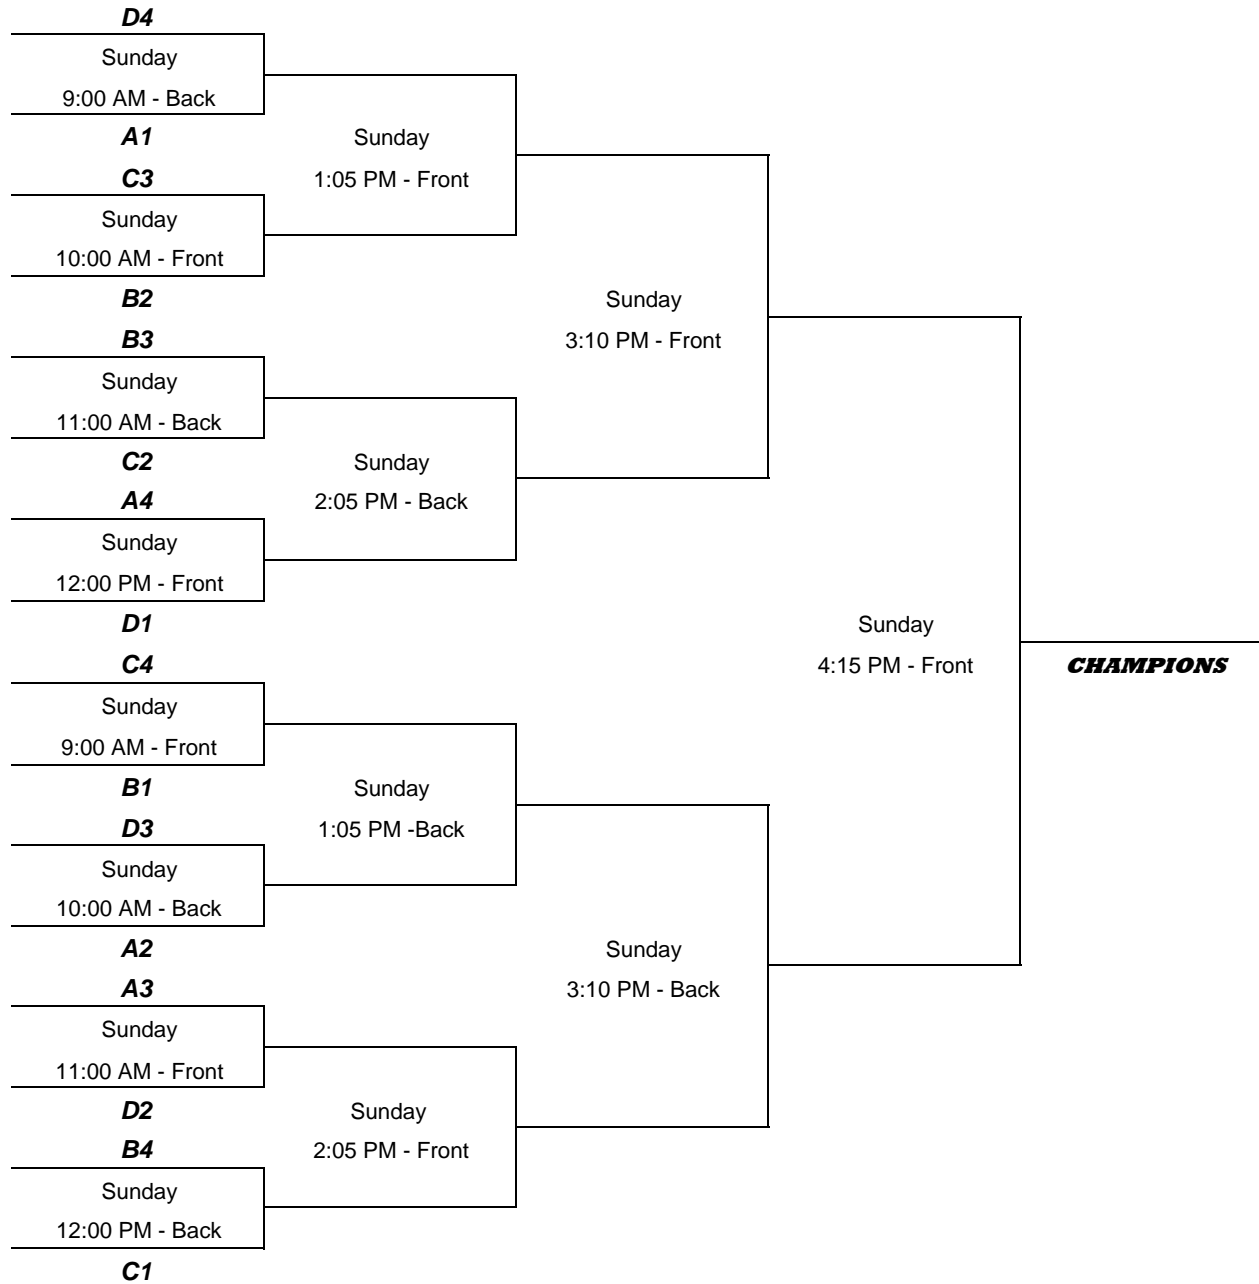

Lady Hornet "JV" Summer Classic